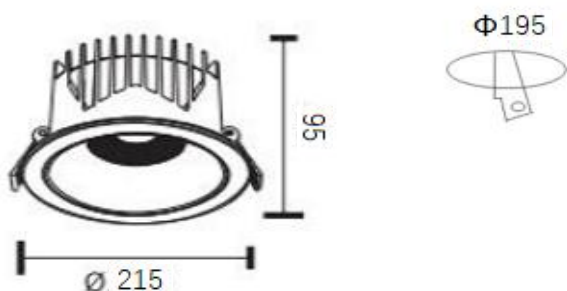

### Complete Product Data

Order Number	GR-DL-50WS
Total Wattage	50W±5%
Mounting Type	Recessed mounted
Dimension(mm)	Ø215*H95mm
Outcut(mm)	Ø195-200mm
IP Grade	IP54
Luminaries Lumens	4850-5400lm
Beam angle	15/24/36/50° optional
Working temperature	-25°C ~ +55°C
Certificates standard	CE LVD EMC RoHS
Warranty	3/5Years
Package	/

## Dimension & Install

Unit:mm