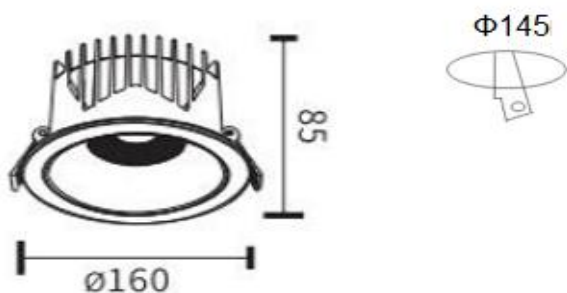

### Complete Product Data

Order Number	GR-DL-30WS
Total Wattage	30W±5%
Mounting Type	Recessed mounted
Dimension(mm)	Ø160*H85mmmm
Outcut(mm)	Ø140-145mm
IP Grade	IP44
Luminaries Lumens	2750-3200lm
Beam angle	15/24/36/50° optional
Working temperature	-25°C ~ +55°C
Certificates standard	CE LVD EMC RoHS
Warranty	3/5Years
Package	/

## Dimension & Install

Unit:mm