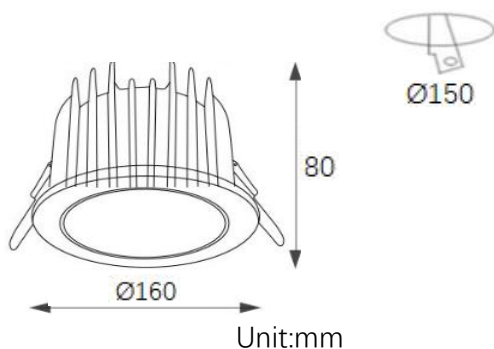

### Complete Product Data

Order Number	GR-DL-30WB-02
Total Wattage	30W±5% ( <b>35W Max if needed</b> )
Mounting Type	Recessed mounted
Dimension(mm)	Ø160*80mm
Outcut(mm)	Ø150mm
IP Grade	IP54 waterproof
Luminaries Lumens	3000-3600lm (3500-4200lm for 35W)
Beam angle	50°
Working temperature	-25°C ~ +55°C
Certificates standard	CE LVD EMC RoHS
Warranty	3/5Years
Package	/

## Material&Housing Data

Housing Color	White Trim finished as standard; black trim is optional
Housing Material	Aluminum
Heat sink	Die-cast aluminum, black finished
Reflector material	Aluminum, silver,black and white optional
Gland	Steel, waterproof
Connector	Quickly connectors

## Dimension