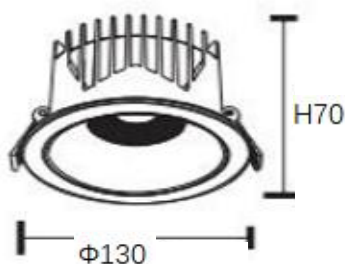

Complete Product Data

Order Number	GR-DL-25WB-05
Total Wattage	25W±5%
Mounting Type	Recessed mounted
Dimension(mm)	Φ130*H70mm
Outcut(mm)	Ø120-125mm
IP Grade	IP44
Luminaries Lumens	2350-2580lm
Beam angle	15/24/36° for COB Type; 60° for SMD type optional
Working temperature	-25°C ~ +55°C
Certificates standard	CE LVD EMC RoHS
Warranty	3/5Years
Package	/

Material&Housing Data

Housing Color	White finished as standard, black optional
Housing Material	Aluminum
Cover	PMMA cover
Reflector material	PMMA
Fixation material	Steel
Connector	Quickly connectors

Photometric Data

Dimension & Install

Unit:mm

Lighting Distribution