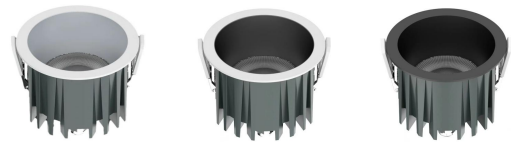

## TOP RECESSED DOWNLIGHT

Ref No: GR-DL-25WB-02

This is the top quality recessed fixed led downlight, with a deep & anti-glare design. Its lens is a special structure with up to high lumen output and Bridgelux or OSRAM chips. The trim is white/black optional; and the reflector includes white, black, or matt silver available. Suitable for high-quality commercial projects. The function like dimmable, CCT selectable, Zigbee, and emergency can be options.

### Complete Product Data

Order Number	GR-DL-25WB-02
Total Wattage	25W±5% ( <b>30W Max if needed</b> )
Mounting Type	Recessed mounted
Dimension(mm)	Ø132*75mm
Outcut(mm)	Ø125mm
IP Grade	IP54 waterproof
Luminaries Lumens	2500-3000lm (3000-3500lm for 30W)
Beam angle	50°
Working temperature	-25°C ~ +55°C
Certificates standard	CE LVD EMC RoHS
Warranty	3/5Years
Package	/

## Material&Housing Data

Housing Color	White Trim finished as standard; black trim is optional
Housing Material	Aluminum
Heat sink	Die-cast aluminum, black finished
Reflector material	Aluminum, silver,black and white optional
Gland	Steel, waterproof
Connector	Quickly connectors