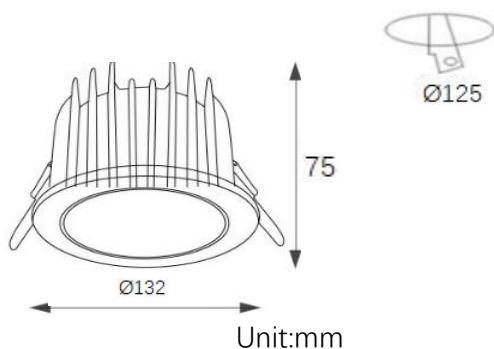

### Complete Product Data

Order Number	GR-DL-25WB-02
Total Wattage	25W±5% ( <b>30W Max if needed</b> )
Mounting Type	Recessed mounted
Dimension(mm)	Ø132*75mm
Outcut(mm)	Ø125mm
IP Grade	IP54 waterproof
Luminaries Lumens	2500-3000lm (3000-3500lm for 30W)
Beam angle	50°
Working temperature	-25°C ~ +55°C
Certificates standard	CE LVD EMC RoHS
Warranty	3/5Years
Package	/

## Dimension