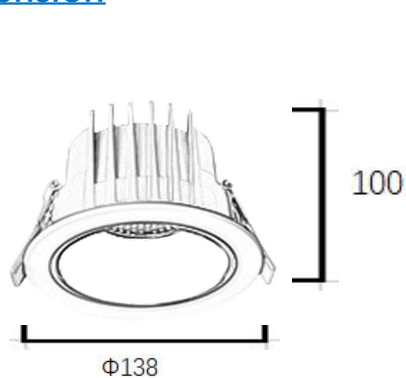

## DEEP IP65 DOWNLIGHT

Ref No: GR-DL-24WW-01

This downlight is improved from common downlight adding a waterproof rubber, to increase protection level can be IP65, so that it can be used for some moisture environments such as kitchen, balcony, or bathroom. And it is anti-glare design, different reflector colors - white, black, gun black options, very stylish and high level.

### Complete Product Data

Order Number	GR-DL-24WW-01
Total Wattage	24W±5%
Mounting Type	Recessed mounted
Dimension(mm)	Φ138*100mm
Outcut(mm)	Φ120-125mm
IP Grade	IP65
Luminaries Lumens	2200-2500lm
Beam angle	60°
Working temperature	-30°C ~ +55°C
Certificates standard	CE LVD EMC RoHS
Warranty	3/5Years
Package	/

## Dimension

Unit:mm