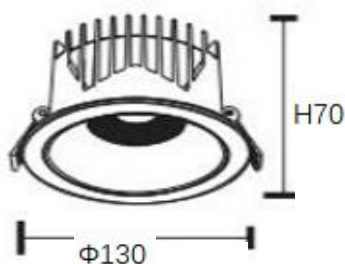

### Complete Product Data

Order Number	GR-DL-20WB-05
Total Wattage	20W±5%
Mounting Type	Recessed mounted
Dimension(mm)	Φ130*H70mm
Outcut(mm)	Ø120-125mm
IP Grade	IP44
Luminaries Lumens	1850-2180lm
Beam angle	15/24/36° for COB Type; 60° for SMD type optional
Working temperature	-25°C ~ +55°C
Certificates standard	CE LVD EMC RoHS
Warranty	3/5Years
Package	/

## Material&Housing Data

Housing Color	White finished as standard, black optional
Housing Material	Aluminum
Cover	PMMA cover
Reflector material	PMMA
Fixation material	Steel
Connector	Quickly connectors

## Dimension & Install

Unit:mm