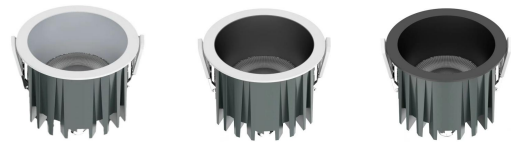

## TOP RECESSED DOWNLIGHT

Ref No: GR-DL-20WB-02

This is the top quality recessed fixed led downlight, with a deep & anti-glare design. Its lens is a special structure with up to high lumen output and Bridgelux or OSRAM chips. The trim is white/black optional; and the reflector includes white, black, or matt silver available. Suitable for high-quality commercial projects. The function like dimmable, CCT selectable, Zigbee, and emergency can be options.

### Complete Product Data

Order Number	GR-DL-20WB-02
Total Wattage	20W±5%
Mounting Type	Recessed mounted
Dimension(mm)	Ø103*70mm
Outcut(mm)	Ø95mm
IP Grade	IP54 waterproof
Luminaries Lumens	2000-2400lm
Beam angle	50°
Working temperature	-25°C ~ +55°C
Certificates standard	CE LVD EMC RoHS
Warranty	3/5Years
Package	/

## Material&Housing Data

Housing Color	White Trim finished as standard; black trim is optional
Housing Material	Aluminum
Heat sink	Die-cast aluminum, black finished
Reflector material	Aluminum, silver,black and white optional
Gland	Steel, waterproof
Connector	Quickly connectors