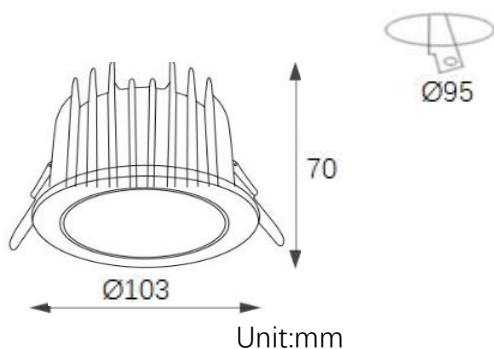

### Complete Product Data

Order Number	GR-DL-20WB-02
Total Wattage	20W±5%
Mounting Type	Recessed mounted
Dimension(mm)	Ø103*70mm
Outcut(mm)	Ø95mm
IP Grade	IP54 waterproof
Luminaries Lumens	2000-2400lm
Beam angle	50°
Working temperature	-25°C ~ +55°C
Certificates standard	CE LVD EMC RoHS
Warranty	3/5Years
Package	/

## Dimension