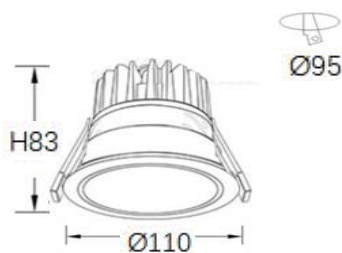

### Complete Product Data

Order Number	GR-DL-18WW-02
Total Wattage	18W±5% (20W Max)
Mounting Type	Recessed mounted
Dimension(mm)	Ø110*H83mm
Outcut(mm)	Ø95mm
IP Grade	IP65 waterproof
Luminaries Lumens	1600-1900lm
Beam angle	24°/15/36°
Working temperature	-25°C ~ +55°C
Certificates standard	CE LVD EMC RoHS
Warranty	3/5Years
Package	/

## Material&Housing Data

Outer trim	Aluminum
Housing color	White as standard; black is optional
Heat sink	Die-cast aluminum, black finished
Reflector material	PC reflector, matt white/black/Gun black/silver finish.
Fixation material	Steel
Connector	Quickly connectors

## Dimension

Unit:mm