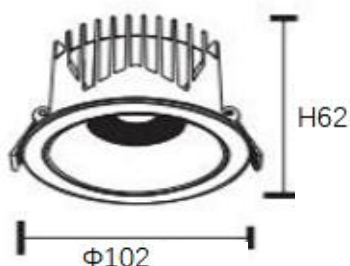

Complete Product Data

Order Number	GR-DL-15WB-05
Total Wattage	15W±5%
Mounting Type	Recessed mounted
Dimension(mm)	Φ102*H62mm
Outcut(mm)	Ø95mm
IP Grade	IP44
Luminaries Lumens	1350-1580lm
Beam angle	15/24/36° for COB Type; 60° for SMD type optional
Working temperature	-25°C ~ +55°C
Certificates standard	CE LVD EMC RoHS
Warranty	3/5Years
Package	/

Material&Housing Data

Housing Color	White finished as standard, black optional
Housing Material	Aluminum
Cover	PMMA cover
Reflector material	PMMA
Fixation material	Steel
Connector	Quickly connectors

Photometric Data

Dimension & Install

Unit:mm

Lighting Distribution