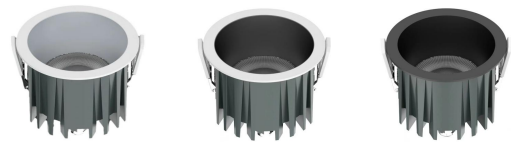

## TOP RECESSED DOWNLIGHT

Ref No: GR-DL-15WB-02

This is the top quality recessed fixed led downlight, with a deep & anti-glare design. Its lens is a special structure with up to high lumen output and Bridgelux or OSRAM chips. The trim is white/black optional; and the reflector includes white, black, or matt silver available. Suitable for high-quality commercial projects. The function like dimmable, CCT selectable, Zigbee, and emergency can be options.

### Complete Product Data

Order Number	GR-DL-15WB-02
Total Wattage	14W±5%
Mounting Type	Recessed mounted
Dimension(mm)	Ø83*65mm
Outcut(mm)	Ø75mm
IP Grade	IP54 waterproof
Luminaries Lumens	1350-1600lm
Beam angle	50°
Working temperature	-25°C ~ +55°C
Certificates standard	CE LVD EMC RoHS
Warranty	3/5Years
Package	/

## Material&Housing Data

Housing Color	White Trim finished as standard; black trim is optional
Housing Material	Aluminum
Heat sink	Die-cast aluminum, black finished
Reflector material	Aluminum, silver,black and white optional
Gland	Steel, waterproof
Connector	Quickly connectors