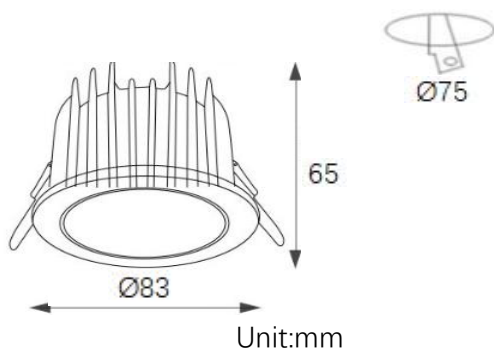

### Complete Product Data

Order Number	GR-DL-15WB-02
Total Wattage	14W±5%
Mounting Type	Recessed mounted
Dimension(mm)	Ø83*65mm
Outcut(mm)	Ø75mm
IP Grade	IP54 waterproof
Luminaries Lumens	1350-1600lm
Beam angle	50°
Working temperature	-25°C ~ +55°C
Certificates standard	CE LVD EMC RoHS
Warranty	3/5Years
Package	/

## Dimension