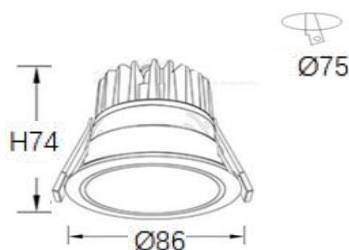

Complete Product Data

Order Number	GR-DL-10WW-02
Total Wattage	10W±5% (7W available)
Mounting Type	Recessed mounted
Dimension(mm)	Ø86*H74mm
Outcut(mm)	Ø75mm
IP Grade	IP65 waterproof
Luminaries Lumens	950-1050lm (650-740lm for 7W)
Beam angle	24°/15/36°
Working temperature	-25°C ~ +55°C
Certificates standard	CE LVD EMC RoHS
Warranty	3/5Years
Package	/

Material&Housing Data

Outer trim	Aluminum
Housing color	White as standard; black is optional
Heat sink	Die-cast aluminum, black finished
Reflector material	PC reflector, matt white/black/Gun black/silver finish.
Fixation material	Steel
Connector	Quickly connectors

Dimension

Unit:mm

Lighting Distribution