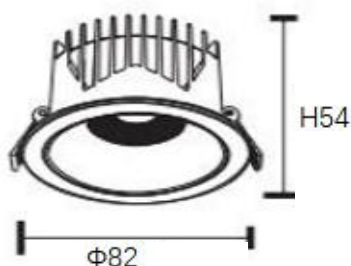

### Complete Product Data

Order Number	GR-DL-10WB-05
Total Wattage	10W±5%
Mounting Type	Recessed mounted
Dimension(mm)	Φ82*H54mm
Outcut(mm)	Ø75mm
IP Grade	IP44
Luminaries Lumens	900-1100lm
Beam angle	15/24/36° for COB Type; 60° for SMD type optional
Working temperature	-25°C ~ +55°C
Certificates standard	CE LVD EMC RoHS
Warranty	3/5Years
Package	/

## Material&Housing Data

Housing Color	White finished as standard, black optional
Housing Material	Aluminum
Cover	PMMA cover
Reflector material	PMMA
Fixation material	Steel
Connector	Quickly connectors

## Dimension & Install

Unit:mm