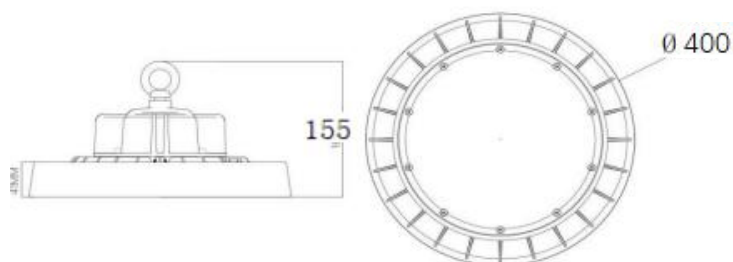

It is ideal for all industrial lighting applications as well as public indoor spaces, such as warehouses, bus stations, Mine, Factories, etc..

Complete Product Data

Order Number	GR-HB-240WE
Total Wattage	240W±5%
Install	Suspension as standard; surface mounted available by bracket
Dimension(mm)	Ø400*155mm
IK Rate	IK08
IP Grade	IP66
Luminaries Lumens	34000lm-38000lm
Beam angle	90/120°
Working temperature	-25°C ~ +55°C
Certificates standard	CE LVD EMC RoHS
Warranty	3/5Years
Package	/

Unit:mm

Lighting Distribution