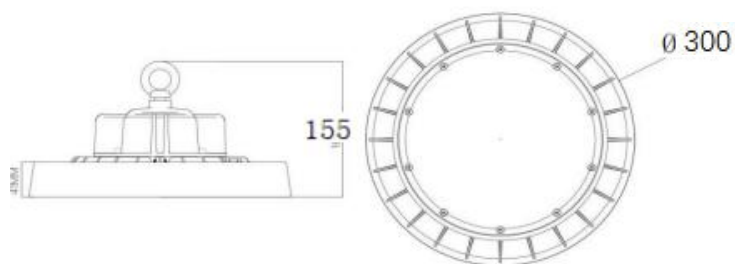

It is ideal for all industrial lighting applications as well as public indoor spaces, such as warehouses, bus stations, Mine, Factories, etc..

Complete Product Data

Order Number	GR-HB-150WE
Total Wattage	150W±5%
Install	Suspension as standard; surface mounted available by bracket
Dimension(mm)	Ø300*155mm
IK Rate	IK08
IP Grade	IP66
Luminaries Lumens	21000lm-23000lm
Beam angle	90/120°
Working temperature	-25°C ~ +55°C
Certificates standard	CE LVD EMC RoHS
Warranty	3/5Years
Package	/

Unit:mm

Lighting Distribution