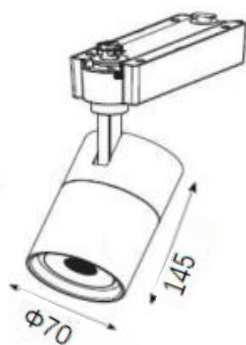

Complete Product Data

Order Number	GR-TL-20WA-1
Total Wattage	20W±5%
Mounting Type	Track mounted
Dimension(mm)	Φ70*145mm
Track heads	2 wirs (1 circuit) as standard.
IP Grade	IP20
Luminaries Lumens	1800-2100lm
Beam angle	15/24°/36°
Working temperature	-25°C ~ +55°C
Certificates standard	CE LVD EMC RoHS
Warranty	3/5Years

Dimension

Unit:mm

Lighting Distribution