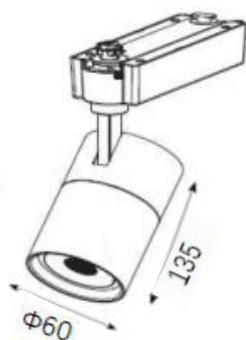

Complete Product Data

Order Number	GR-TL-15WA-1
Total Wattage	15W±5%
Mounting Type	Track mounted
Dimension(mm)	Φ60*135mm
Track heads	2 wirs (1 circuit) as standard.
IP Grade	IP20
Luminaries Lumens	1300-1600lm
Beam angle	15/24°/36°
Working temperature	-25°C ~ +55°C
Certificates standard	CE LVD EMC RoHS
Warranty	3/5Years

Barn Door

Honey comb

Collapsible Extension Arm

Dimension

Unit:mm

Lighting Distribution