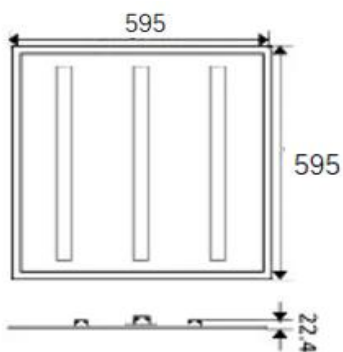

### Complete Product Data

Order Number	GR-PL6060-60WH-A
Total Wattage	60W±5%
Mounting Type	Recessed as standard, surface/suspended optional by accessories.
Dimension(mm)	595*595*22mm
Outcut(mm)	/
IP Grade	IP22
Luminaries Lumens	6000-6600lm
Beam angle	24° for grille spotlight
Working temperature	-30°C ~ +55°C
Certificates standard	CE LVD EMC RoHS
Warranty	3/5Years
Package	/

## Dimension

Unit:mm