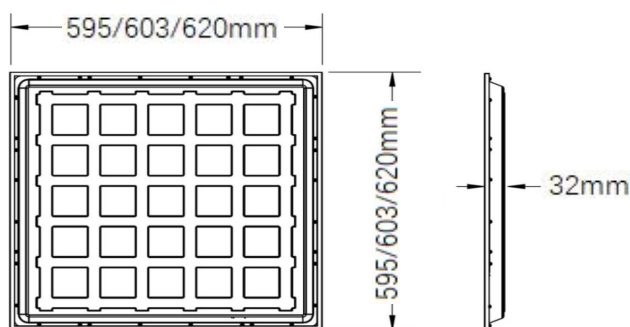

Complete Product Data

Order Number	GR-PL6060-60WD
Total Wattage	60W±5%
Mounting Type	Recessed as standard, surface/suspended optional by accessories.
Dimension(mm)	595*595*32mm as standard; (603*603mm for USA/CA; 620*620mm for Germany)
Output	/
IP Grade	IP22 (1P44 Max)
Luminaries Lumens	6000-7200lm
Beam angle	120°
Working temperature	-30°C ~ +55°C
Certificates standard	CE LVD EMC RoHS
Warranty	3/5Years
Package	/

Surface frame

Ropes

Dimension

Remark:
595*595mm as standard;
603*603mm for USA/CA
620*620mm for Germany

Lighting Distribution