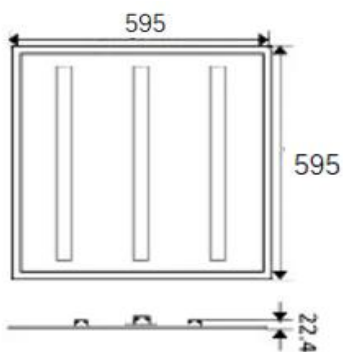

A

Complete Product Data

Order Number	GR-PL6060-48WH-A
Total Wattage	48W±5%
Mounting Type	Recessed as standard, surface/suspended optional by accessories.
Dimension(mm)	595*595*22mm
Outcut(mm)	/
IP Grade	IP22
Luminaries Lumens	4800-5500lm
Beam angle	24° for grille spotlight
Working temperature	-30°C ~ +55°C
Certificates standard	CE LVD EMC RoHS
Warranty	3/5Years
Package	/

Ropes

Dimension

Unit:mm

Lighting Distribution