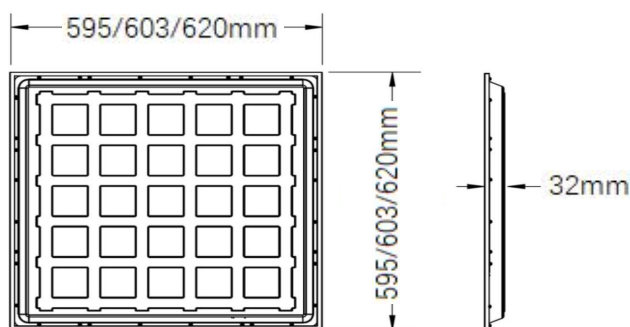

### Complete Product Data

Order Number	GR-PL6060-48WD
Total Wattage	48W±5%
Mounting Type	Recessed as standard, surface/suspended optional by accessories.
Dimension(mm)	595*595*32mm as standard; (603*603mm for USA/CA; 620*620mm for Germany)
Output	/
IP Grade	IP22 (1P44 Max)
Luminaries Lumens	4800-5200lm
Beam angle	120°
Working temperature	-30°C ~ +55°C
Certificates standard	CE LVD EMC RoHS
Warranty	3/5Years
Package	/

## Dimension

Remark:  
595\*595mm as standard;  
603\*603mm for USA/CA  
620\*620mm for Germany