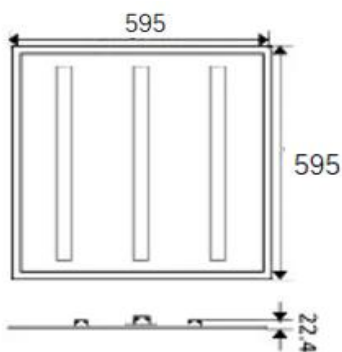

### Complete Product Data

Order Number	GR-PL6060-40WH-A/B/C
Total Wattage	40W±5%
Mounting Type	Recessed as standard, surface/suspended optional by accessories.
Dimension(mm)	595*595*22mm
Outcut(mm)	/
IP Grade	IP22
Luminaries Lumens	4000-4400lm
Beam angle	120° for linear profile; 24° for grille spotlight
Working temperature	-30°C ~ +55°C
Certificates standard	CE LVD EMC RoHS
Warranty	3/5Years
Package	/

## Dimension

Unit:mm