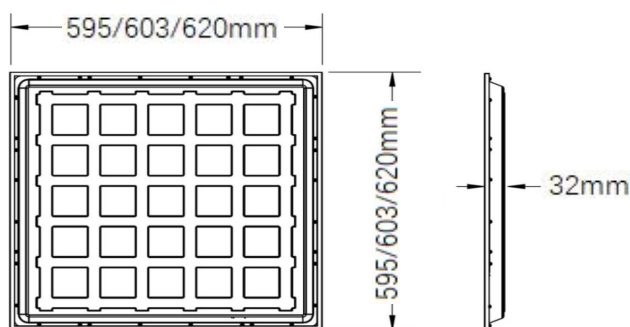

Complete Product Data

Order Number	GR-PL6060-40WD
Total Wattage	40W±5%
Mounting Type	Recessed as standard, surface/suspended optional by accessories.
Dimension(mm)	595*595*32mm as standard; (603*603mm for USA/CA; 620*620mm for Germany)
Output	/
IP Grade	IP22 (1P44 Max)
Luminaries Lumens	4000-4800lm
Beam angle	120°
Working temperature	-30°C ~ +55°C
Certificates standard	CE LVD EMC RoHS
Warranty	3/5Years
Package	/

Surface frame

Ropes

Dimension

Remark:
595*595mm as standard;
603*603mm for USA/CA
620*620mm for Germany

Lighting Distribution