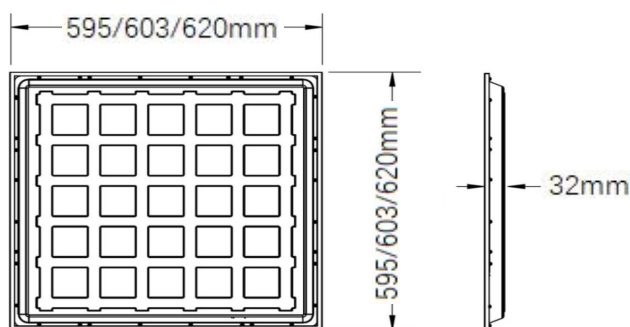

Complete Product Data

Order Number	GR-PL6060-36WD
Total Wattage	36W±5%
Mounting Type	Recessed as standard, surface/suspended optional by accessories.
Dimension(mm)	595*595*32mm as standard; (603*603mm for USA/CA; 620*620mm for Germany)
Output	/
IP Grade	IP22 (1P44 Max)
Luminaries Lumens	3600-4400lm
Beam angle	120°
Working temperature	-30°C ~ +55°C
Certificates standard	CE LVD EMC RoHS
Warranty	3/5Years
Package	/

Surface frame

Ropes

Dimension

Remark:
595*595mm as standard;
603*603mm for USA/CA
620*620mm for Germany

Lighting Distribution