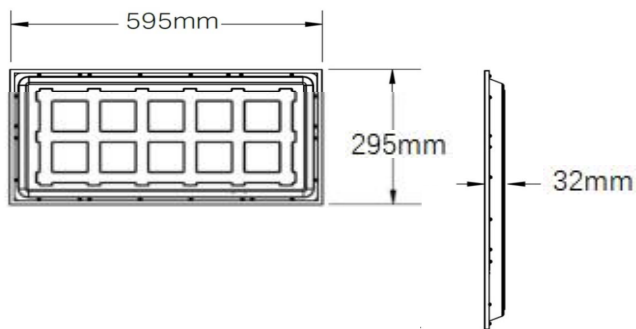

Complete Product Data

Order Number	GR-PL6030-24WD(CCT)
Total Wattage	24W-20W-18W Selectable by dial switc
Mounting Type	Recessed as standard, surface/suspended optional by accessories.
Dimension(mm)	595*295*32mm
Color temperature	3000K-4000K-6000K 3CCT selectable by Dial switch
IP Grade	IP22 (IP44 Max)
Luminaries Lumens	100-120lm/W
Beam angle	120°
Working temperature	-30°C ~ +55°C
Certificates standard	CE LVD EMC RoHS
Warranty	3/5Years
Package	/

Surface frame

Ropes

Dimension

Lighting Distribution