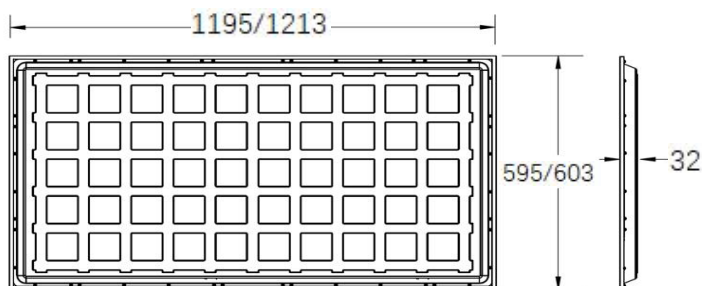

### Complete Product Data

Order Number	GR-PL12060-60WD
Total Wattage	60W±5%
Mounting Type	Recessed as standard, surface/suspended optional by accessories.
Dimension(mm)	1195*595*32mm as standard ( 1213*603mm for USA/CA)
Outcut(mm)	/
IP Grade	IP22 (IP44 Max)
Luminaries Lumens	6000-7200lm
Beam angle	120°
Working temperature	-30°C ~ +55°C
Certificates standard	ETL CE LVD EMC RoHS
Warranty	3/5Years
Package	/

## Dimension

Remark  
1195\*595mm as standard  
1213\*603mm for USA/CA

Unit:mm