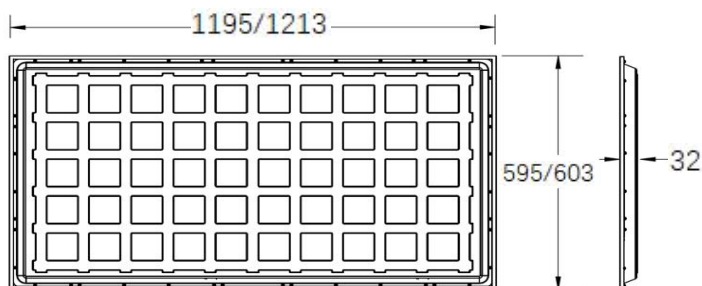

### Complete Product Data

Order Number	GR-PL12060-50WD
Total Wattage	50W±5%
Mounting Type	Recessed as standard, surface/suspended optional by accessories.
Dimension(mm)	1195*595*32mm as standard ( 1213*603mm for USA/CA)
Outcut(mm)	/
IP Grade	IP22 (IP44 Max)
Luminaries Lumens	5500-6200lm
Beam angle	120°
Working temperature	-30°C ~ +55°C
Certificates standard	ETL CE LVD EMC RoHS
Warranty	3/5Years
Package	/

## Dimension

Remark  
1195\*595mm as standard  
1213\*603mm for USA/CA

Unit:mm