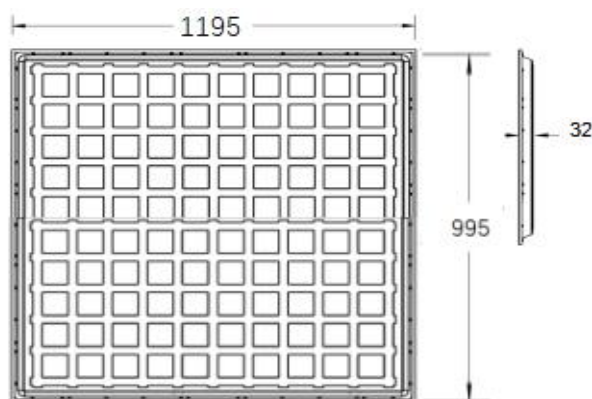

Surface frame

Ropes

Dimension

Unit:mm

Lighting Distribution