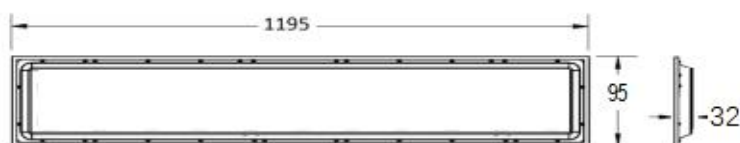

### Complete Product Data

Order Number	GR-PL12010-18WD
Total Wattage	18W±5% (24W available if needed)
Mounting Type	Recessed as standard, surface/suspended optional by accessories.
Dimension(mm)	1195*95*32mm
Outcut	/
IP Grade	IP22 (IP44 Max)
Luminaries Lumens	100-120lm/W
Beam angle	120°
Working temperature	-30°C ~ +55°C
Certificates standard	CE LVD EMC RoHS
Warranty	3/5Years
Control way	ON/OFF as standard; dimmable optional

## Dimension

Unit:mm