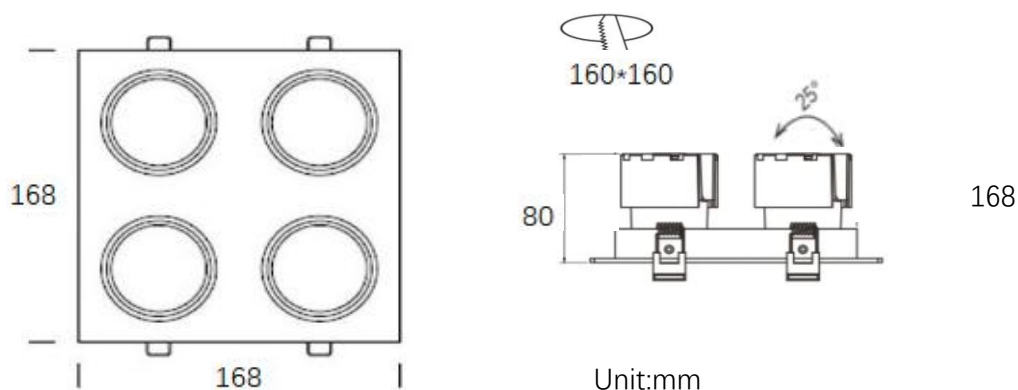

Complete Product Data

Order Number	GR-DLG-10WB*4
Total Wattage	40W±5%
Mounting Type	Recessed mounted
Dimension(mm)	L168*W168*H80mm
Outcut(mm)	L160*W160mm
IP Grade	IP22
Luminaries Lumens	3800-4200lm
Beam angle	15/24/36°
Working temperature	-30°C ~ +55°C
Certificates standard	CE LVD EMC RoHS
Warranty	3/5Years
Package	/

Dimension

Lighting Distribution