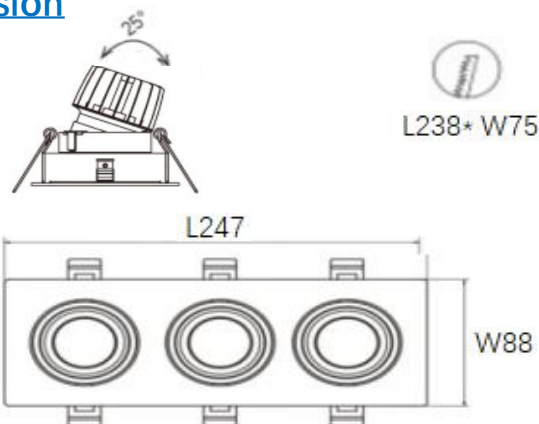

Material&Housing Data

Housing Color	Matt white/ black housing color
Housing Material	Aluminum
Trim	Metal
Reflector	polycarbonate,white/blac/silver/gun black optional
Lens	/
Clips	Metal

Photometric Data

LED chip brand	Bridgelux / Osram
Chip type	COB
Color temperature	2700-2800K/3000-3200K/4000-4500K/ 5700-6000K/ 6000-6500K
CRI	>Ra90
Life time	>50000Hrs
Lumens	120-140lm/W
SDCM	<5
Lumens maintenance	99.9%@1000hrs/ 99%@3000hrs /98%@10000hrs. (LM80)

Optional

Dimming Type	Triac dim/ 0-10V dimmable optional
Dimming driver brand	EAGLERISE KOPU
Emergency backup	3W-7W with 1-3hours duration options
Honey comb	available

Dimension