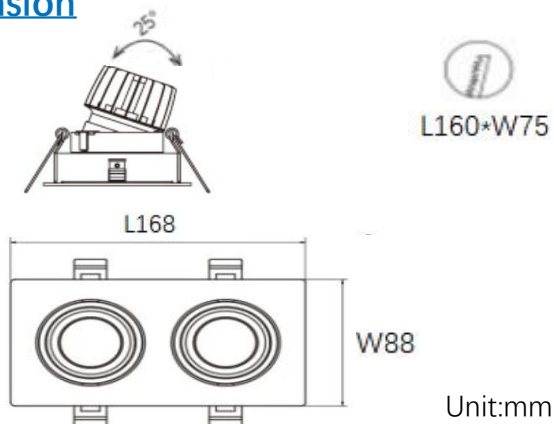

### Complete Product Data

Order Number	GR-DLG-10WB*2
Total Wattage	20W±5%
Mounting Type	Recessed Mounted
Dimension(mm)	L168*W88
Outcut(mm)	L160*W75mm
IP Grade	IP20/IP40
Luminaries Lumens	1800-2200lm
Beam angle	15/24/36°
Working temperature	-30°C ~ +55°C
Certificates standard	CE LVD EMC RoHS
Warranty	3/5Years
Package	/

## Dimension