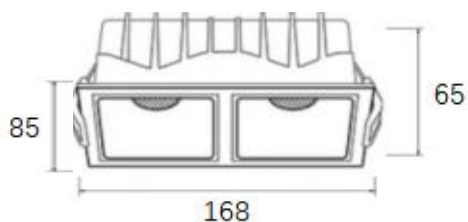

### Complete Product Data

Order Number	GR-DLG-10WA*2
Total Wattage	20W±5%
Mounting Type	Recessed Mounted
Dimension(mm)	L168*W88
Outcut(mm)	L160*W75mm
IP Grade	IP20/IP40
Luminaries Lumens	1800-2200lm
Beam angle	15/24/36°
Working temperature	-30°C ~ +55°C
Certificates standard	CE LVD EMC RoHS
Warranty	3/5Years
Package	/

## Dimension

Unit:mm