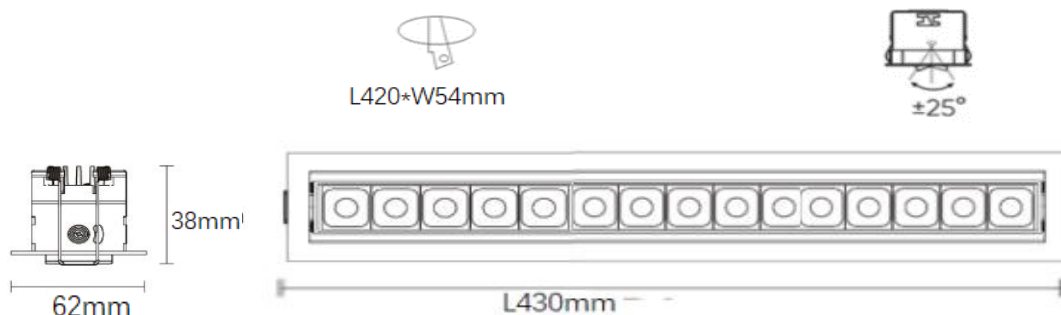

### Complete Product Data

Order Number	GR-DL-30WL-02
Total Wattage	30W±5%
Mounting Type	Recessed mounted
Dimension(mm)	L430*W62*H38mm
Outcut(mm)	L420*W52mm
IP Grade	IP22
Luminaries Lumens	2800-3200lm
Beam angle	15° 24° 36°
Working temperature	-25°C ~ +55°C
Certificates standard	CE LVD EMC RoHS
Warranty	3/5Years
Package	/

## Dimension