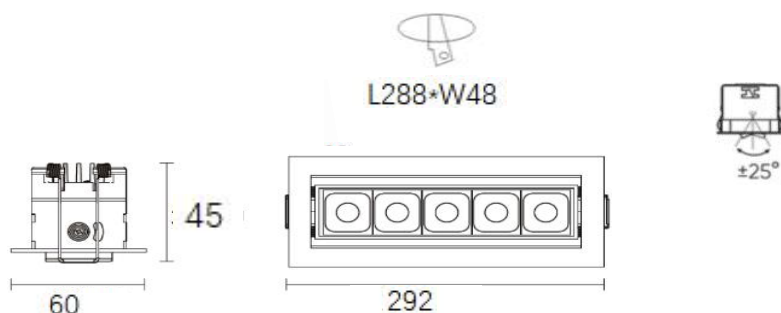

### Complete Product Data

Order Number	GR-DL-20WL-02
Total Wattage	<b>18W±5%</b>
Mounting Type	Recessed mounted
Dimension(mm)	L292×W60×H45mm
Outcut(mm)	L288×W48×H50mm
IP Grade	IP22
Luminaries Lumens	1700-2000lm
Beam angle	15° 24° 36°
Working temperature	-25°C ~ +55°C
Certificates standard	CE LVD EMC RoHS
Warranty	3/5Years
Package	/

## Dimension

Unit:mm