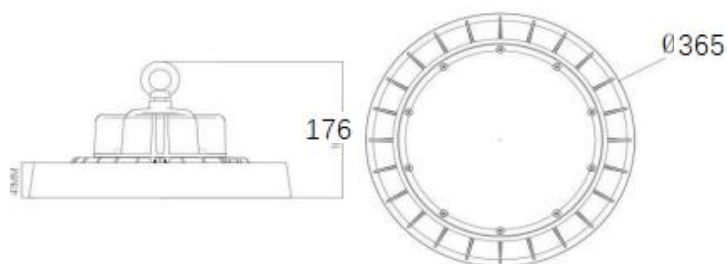

### Complete Product Data

Order Number	GR-HB-200WB-01
Total Wattage	200W±5%
Install	Suspension as standard; surface mounted available by bracket
Dimension(mm)	Ø365*176mm
IK Rate	IK08
IP Grade	IP65
Luminaries Lumens	30000lm-40000lm
Beam angle	90° as standard; 60°/120° optional
Working temperature	-25°C ~ +60°C
Certificates standard	CE LVD EMC RoHS
Warranty	3/5Years
Package	38*38*14CM/CTN/PCS/3.2KG

## Dimension

Unit:mm