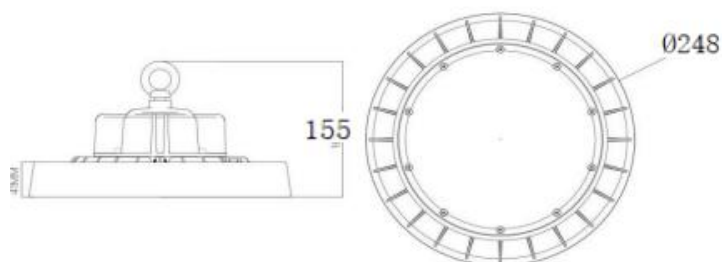

Lamp shade

Dimension

Unit:mm

Lighting Distribution