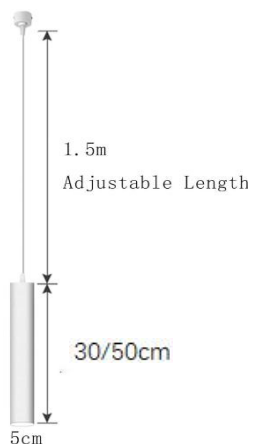

Material&Housing Data

Housing Color	Matt white/ black housing color
Housing Material	Aluminum
Cover material	polycarbonate Cover
Reflector	/
Suspended rope	Optional 1-1.5m/pcs
Surface part	Metal

Photometric Data

LED chip brand	Bridgelux
Chip type	COB
Color temperature	2700-2800K/3000-3200K/4000-4500K/ 5700-6000K/ 6000-6500K
CRI	>Ra90
Life time	>50000Hrs
Lumens	120-140lm/W
SDCM	<5
Lumens maintenance	99.9%@1000hrs/ 99%@3000hrs /98%@10000hrs. (LM80)

Optional

Dimming Type	Triac dim/ DALI/0-10V dimmable optional
Dimming driver brand	EAGLE RISE KOPU
Emergency backup	/

Dimension

Lighting Distribution