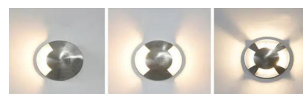

GR-GL- Series

Small Inground Light

Order Model	Power Watt	Outcut mm	IP Grade
GR-GL-1WA42	1W	Ø38	IP67
GR-GL-1WA52	1W	Ø48	IP67
GR-GL-1WA62	1W	Ø58	IP67