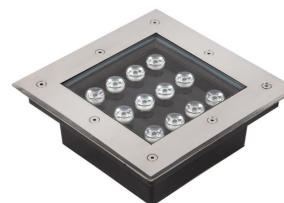

GR-GL-F Series

Square Inground uplighter

Order Model	Power Watt	Outcut mm	IP Grade
GR-GL-3WF	3W	LW95*H80	IP67
GR-GL-5WF	5W	LW115*H80	IP67
GR-GL-9WF	9W	LW140*H85	IP67
GR-GL-12WF	12W	LW155*H85	IP67
GR-GL-18WF	18W	LW195*H90	IP67