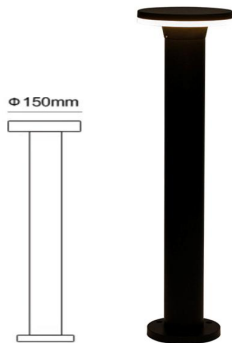

GR-BL-F Series

Bollard light

- GR-BL-300F 9W
- GR-BL-600F 9W
- GR-BL-800F 9W
- IP65 100-240VAC