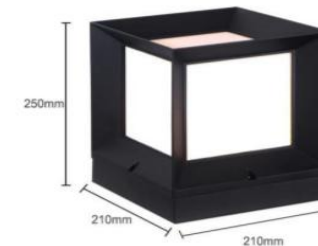

GR-BL-M Series

Pillar Lights

- Size:210*210*H250
- E27 Base or SMD Type
- 5W/7W IP65