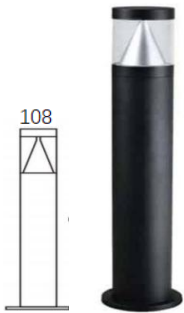

**GR-BL-A Series**

Modern Bollard light

Order Model	Power Watt	Dimension mm	IP Grade
GR-BL-600A	7W	Ø108*H600	IP65
GR-BL-800A	7W	Ø108*H600	IP65
GR-BL-1000A	7W/9w	Ø108*H1000	IP65

White/Black Housing options.