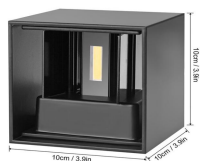

GR-BD-E Series

Adjustable beam angle

Order Model	Power Watt	Size mm	CRI	IP Grade
GR-BD-2x3WE	2x3W	L100*W100*H100	>80	IP66