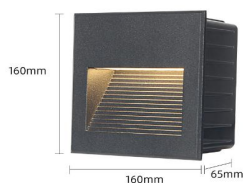

GR-BD-L-05 Series

Square

Order Model	Power Watt	Dimension mm	Outcut mm	IP Grade
GR-BD-L-05	12-18W	160*160*H65	155*155*H70	IP65