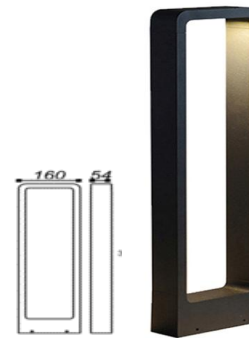

**GR-BL-A Series**

Modern Bollard light

Order Model	Power Watt	Dimension mm	IP Grade
GR-BL-600A	7W	Ø108*H600	IP65
GR-BL-800A	7W	Ø108*H600	IP65
GR-BL-1000A	7W/9w	Ø108*H1000	IP65

White/Black Housing options.

**GR-BL-E Series**

Bollard light

Order Model	Power Watt	Dimension mm	IP Grade
GR-BL-300E	7W	Ø108*H300	IP65
GR-BL-600E	7W	Ø108*H600	IP65
GR-BL-800E	7W	Ø108*H800	IP65

The other height like 1000mm 1200mm can be customized

**GR-BL-B Series**

Bollard light

Order Model	Power Watt	Dimension mm	IP Grade
GR-BL-300B	7W	Ø108*H300	IP65
GR-BL-600B	9W	Ø108*H600	IP65
GR-BL-800B	9W	Ø108*H800	IP65

The other height like 1000mm 1200mm can be customized  
It is ok to be 2.5m/3m/4m height with 165mm Diameter