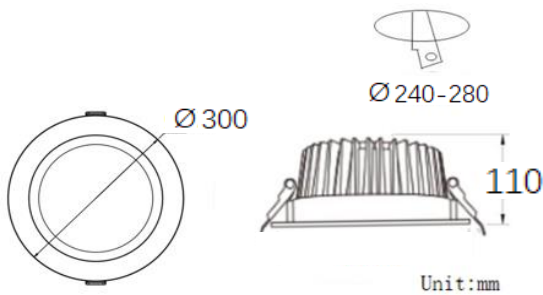

Material&Housing Data

Housing Color	White finished
Housing Material	Aluminum
Heat sink	Die-cast aluminum, black finished
Reflector material	PC reflector for COB type.
Fixation material	Steel
Connector	Quickly connectors

Photometric Data

LED chip brand	Bridgelux / Osram
Chip type	COB/ SMD
Color temperature	2700-2800K/3000-3200K/4000-4500K/ 5700-6000K/ 6000-6500K
CRI	>90
Life time	>50000Hrs
Lumens	110-130lm/W
SDCM	<5
Lumens maintenance	99.9%@1000hrs/ 99%@3000hrs /98%@10000hrs. (LM80)

Optional

Dimming Type	Triac dim/ 0-10V dim/ DALI dimmable optional
Dimming driver brand	KOPU EAGLE RISE OSRAM EUCHIPS LIFUD LTECH SUNRICHER
Emergency backup	Battery backup with 3Hours for 2-5Watt

Dimension & Install