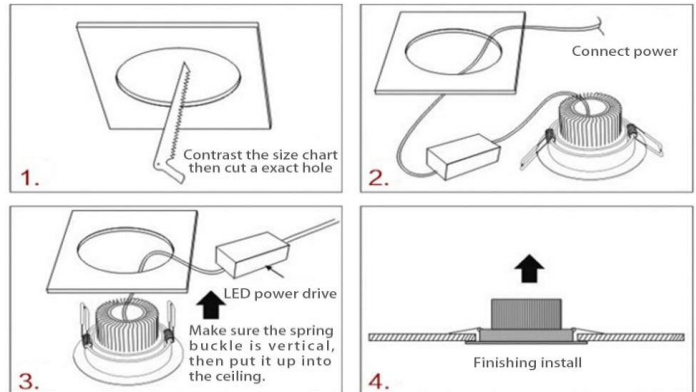

Material&Housing Data

Housing Color	White finished
Housing Material	Aluminum
Heat sink	Die-cast aluminum, black finished
Reflector material	PC reflector for COB type.
Fixation material	Steel
Connector	Quickly connectors

Photometric Data

LED chip brand	Bridgelux / Osram
Chip type	COB/ SMD
Color temperature	2700-2800K/3000-3200K/4000-4500K/ 5700-6000K/ 6000-6500K
CRI	>90
Life time	>50000Hrs
Lumens	110-130lm/W
SDCM	<5
Lumens maintenance	99.9%@1000hrs/ 99%@3000hrs /98%@10000hrs. (LM80)

Optional

Dimming Type	Triac dim/ 0-10V dim/ DALI dimmable optional
Dimming driver brand	KOPU EAGLE RISE OSRAM EUCHIPS LIFUD LTECH SUNRICHER
Emergency backup	Battery backup with 3Hours for 2-5Watt

Dimension & Install