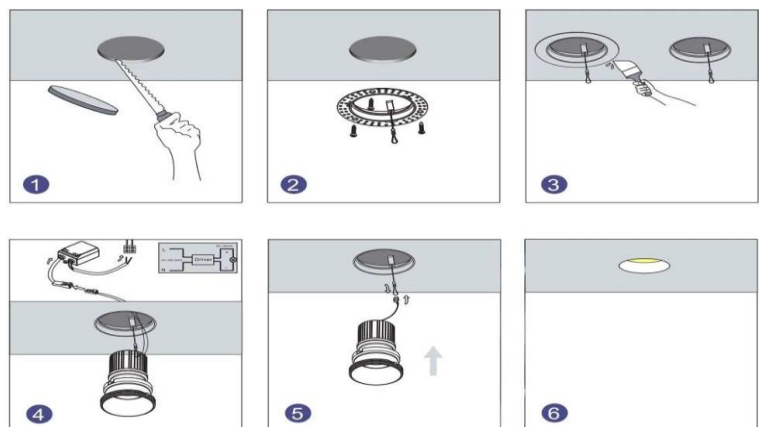

Material&Housing Data

Housing Color	White finished
Housing Material	Aluminum
Lens	/
Reflector material	PC reflector, white as standard, black/silver/gan black /god optional
Fixation material	Steel
Connector	Quickly connectors

Photometric Data

LED chip brand	Bridgelux / Osram
Chip type	COB
Color temperature	2700-2800K/3000-3200K/4000-4500K/ 5700-6000K/ 6000-6500K
CRI	>Ra92
Life time	>50000Hrs
Lumens	110-130lm/W
SDCM	<5
Lumens maintenance	99.9%@1000hrs/ 99%@3000hrs /98%@10000hrs. (LM80)

Optional

Dimming Type	Triac dim/ 0-10V dim/ DALI dimmable optional
Dimming driver brand	KOPU EAGLE RISE OSRAM EUCHIPS Lifud LTECH SUNRICHER
Emergency backup	Battery backup with 3Hours for 1-2Watt

Dimension & Install