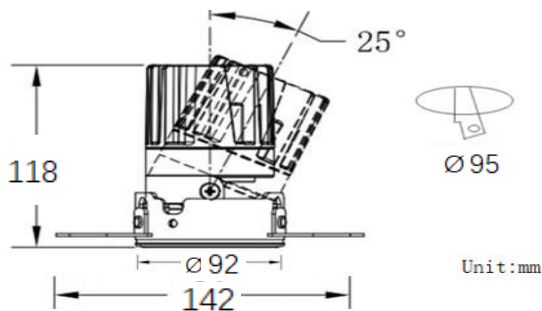

Material&Housing Data

Housing Color	White finished
Housing Material	Aluminum
Lens	/
Reflector material	PC reflector, white as standard, black/silver/gan black /god optional
Fixation material	Steel
Connector	Quickly connectors

Photometric Data

LED chip brand	Bridgelux / Osram
Chip type	COB
Color temperature	2700-2800K/3000-3200K/4000-4500K/ 5700-6000K/ 6000-6500K
CRI	>Ra92
Life time	>50000Hrs
Lumens	110-130lm/W
SDCM	<5
Lumens maintenance	99.9%@1000hrs/ 99%@3000hrs /98%@10000hrs. (LM80)

Optional

Dimming Type	Triac dim/ 0-10V dim/ DALI dimmable optional
Dimming driver brand	KOPU EAGLE RISE OSRAM EUCHIPS Lifud LTECH SUNRICHER
Emergency backup	Battery backup with 3Hours for 1-2Watt

Dimension & Install