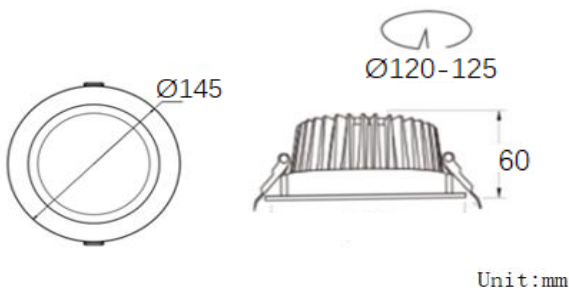

Material&Housing Data

Housing Color	White trim+ black heat sink
Housing Material	Aluminum
Cover	PC Cover only for SMD version; Glass cover for COB version
Reflector material	PC reflector silver finish only for COB version
Fixation material	Steel
Connector	Quickly connectors

Photometric Data

LED chip brand	Bridgelux / Osram
Chip type	SMD / COB optional
Color temperature	2700-2800K/3000-3200K/4000-4500K/ 5700-6000K/ 6000-6500K
CRI	>Ra90
Life time	>50000Hrs
Lumens	110-130lm/W
SDCM	<5
Lumens maintenance	99.9%@1000hrs/ 99%@3000hrs /98%@10000hrs. (LM80)

Optional

Dimming Type	Triac dim/ 0-10V dim/ DALI dimmable optional
Dimming driver brand	KOPU EAGLE RISE OSRAM EUCHIPS Lifud LTECH SUNRICHER
Emergency backup	Battery backup with 3Hours for 2-5Watt

Dimension & Install