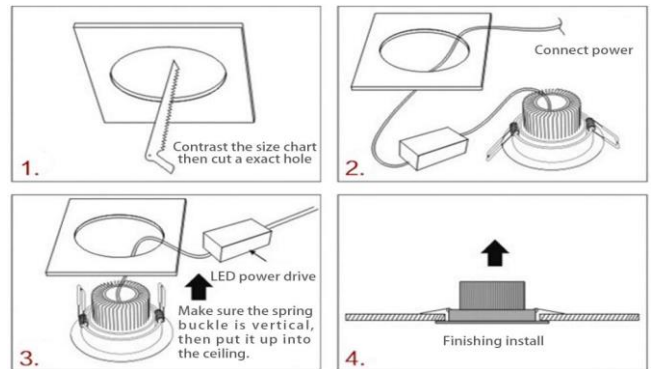

Material&Housing Data

Housing Color	White trim+ black heat sink
Housing Material	Aluminum
Cover	PC Cover only for SMD version; Glass cover for COB version
Reflector material	PC reflector silver finish only for COB version
Fixation material	Steel
Connector	Quickly connectors

Photometric Data

LED chip brand	Bridgelux / Osram
Chip type	SMD / COB optional
Color temperature	2700-2800K/3000-3200K/4000-4500K/ 5700-6000K/ 6000-6500K
CRI	>Ra90
Life time	>50000Hrs
Lumens	110-130lm/W
SDCM	<5
Lumens maintenance	99.9%@1000hrs/ 99%@3000hrs /98%@10000hrs. (LM80)

Optional

Dimming Type	Triac dim/ 0-10V dim/ DALI dimmable optional
Dimming driver brand	KOPU EAGLE RISE OSRAM EUCHIPS Lifud LTECH SUNRICHER
Emergency backup	Battery backup with 3Hours for 2-5Watt

Dimension & Install