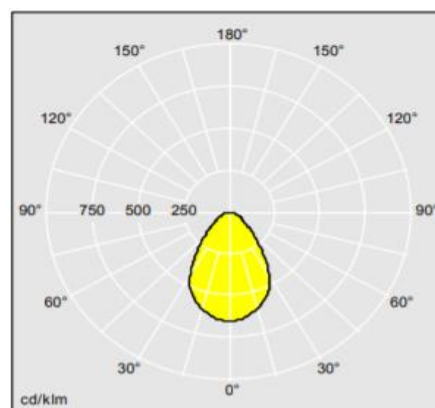

GR-DL-30WW-03 IP54 downlight

Dimension

Unit:mm

Description&Feature

This downlight is improved from common downlight adding a waterproof rubber, to increase protection level can be IP54, so that it can be used for some moisture environments such as kitchen, balcony, or bathroom. And it is anti-glare design, different reflector colors-gold, silver, white, black options, very stylish and high level.

Its lifetime can be up to 50000Hrs at least
The other extra function such as 0-10V, DALI dimmable/Smart APP Control/Remote control/3CT also can be available.

Light Distribution Curve

Specification

Order Model	GR-DL-30WW-03
Dimension(mm)	φ184XH80mm
Outcut(mm)	φ155mm
Wattage	30W±5%
LED Chips brand	Epistar SMD LED
Lumens	2650-2900lm
Color temperature	3000K/4000K-4500K/6000K-6500K
Input voltage	220-240VAC 50/60Hz
Driver	Included top quality isolated driver(DONE/Philips options)
Power factor	>0.9
CRI	>85
SDCM	<5
Working life	>50000Hrs
Efficiency	>88%
Materials	Aluminum+reflectors+PC Cover, White frame finished
Beam angle	60°
Installation	Recessed
IP Grade	IP54 Waterproof
Dimmable	No. but it is ok to do 0-10V/DALI Dimming if needed
Working temperature	-25°C~+55°C
Storage temperature	-30°C~+60°C
Standard	CE LVD EMC RoHs
Warranty	3/5Years