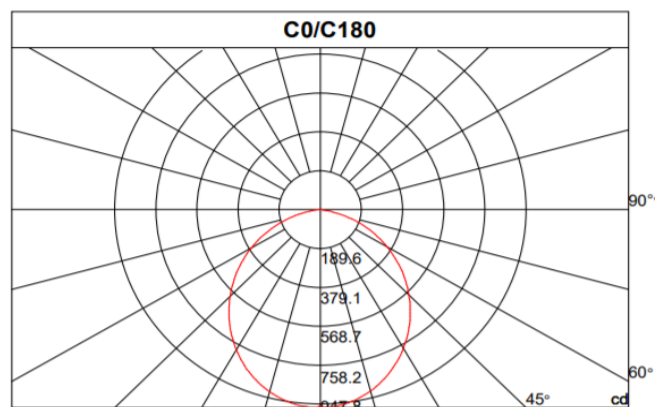

GR-T860-9W*2 Double LED Fitting

Application

Description & Feature

These led tube fitting fixtures with T8 LED Tube lights, including both fitting and t8 led tube lights, double led t8 tube lights included, it is easy to remove the led tube light from fitting, easiest to do the replacements and maintenance. The original version for fitting is with double sides input cable. it is ok to do single input if needed. The sockets are G13 2pin or FA8 available.

The fitting is made of iron, and led tube is consist of aluminum body, and top quality led chips and driver. The lifetime will be last 50000Hrs

Light distribution

Specification

Order Model	GR-T860-9WS
Dimension(mm)	L620*W76*H70mm
Base	G13 2pin
Power	18W±5%
LED Chips brand	Epistar/Osram SMD LED Chips
Lumens	1800-1900lm
Color temperature	3000K/4000K-4500K/6000K-6500K
Driver	Top quality isolated driver included
Input voltage	100-240VAC 50/60Hz
Power factor	>0.9
CRI	>80
SDCM	<5
Working life	>50000Hrs
Efficiency	>89%
Materials	Iron fitting+ aluminum T8 LED Tube*2pcs
Beam angle	120°
Dimmable	No
IP Grade	IP20 indoor use
Emergency kit	No
Working temperature	-25°C~+55°C
Storage temperature	-30°C~+60°C
Standard	CE LVD EMC RoHs
Warranty	2/3Years options