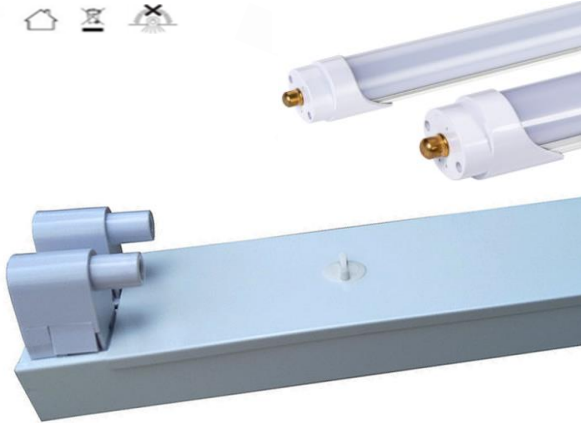

GR-T8240-36W*2 LED Tube Fitting

Application

Description & Feature

These led tube fitting fixtures with T8 LED Tube lights, including both fitting and t8 led tube lights, single led t8 tube lights included, it is easy to remove the led tube light from fitting, easiest to do the replacements and maintenance. The original version for fitting is with double sides input cable. it is ok to do single input if needed. The sockets are G13 2pin or FA8 available.

The fitting is made of iron, and led tube is consist of aluminum body, and top quality led chips and driver. The lifetime will be last 50000Hrs

Light distribution

Specification

Order Model	GR-T8240-36W*2
Dimension(mm)	L2420*W76*H70mm
Base	FA8
Power	72W±5%
LED Chips brand	Epistar/Osram SMD LED Chips
Lumens	7000-7300lm
Color temperature	3000K/4000K-4500K/6000K-6500K
Driver	Top quality isolated driver included
Input voltage	100-240VAC 50/60Hz
Power factor	>0.9
CRI	>80
SDCM	<5
Working life	>50000Hrs
Efficiency	>89%
Materials	Iron fitting+ aluminum T8 LED Tube
Beam angle	120°
Dimmable	No
IP Grade	IP20 indoor use
Emergency kit	No
Working temperature	-25°C~+55°C
Storage temperature	-30°C~+60°C
Standard	CE LVD EMC RoHs
Warranty	2/3Years options