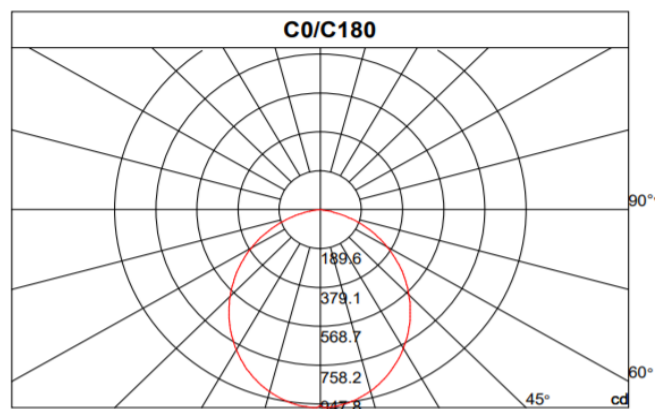

GR-T8240-36W*2 LED Tube Fitting

Application

Description & Feature

These led tube fitting fixtures with T8 LED Tube lights, including both fitting and t8 led tube lights, single led t8 tube lights included, it is easy to remove the led tube light from fitting, easiest to do the replacements and maintenance. The original version for fitting is with double sides input cable. it is ok to do single input if needed. The sockets are G13 2pin or FA8 available.

The fitting is made of iron, and led tube is consist of aluminum body, and top quality led chips and driver. The lifetime will be last 50000Hrs

Light distribution

Specification

Order Model	GR-T8240-36W*2
Dimension(mm)	L2420*W76*H70mm
Base	FA8
Power	72W±5%
LED Chips brand	Epistar/Osram SMD LED Chips
Lumens	7000-7300lm
Color temperature	3000K/4000K-4500K/6000K-6500K
Driver	Top quality isolated driver included
Input voltage	100-240VAC 50/60Hz
Power factor	>0.9
CRI	>80
SDCM	<5
Working life	>50000Hrs
Efficiency	>89%
Materials	Iron fitting+ aluminum T8 LED Tube
Beam angle	120°
Dimmable	No
IP Grade	IP20 indoor use
Emergency kit	No
Working temperature	-25°C~+55°C
Storage temperature	-30°C~+60°C
Standard	CE LVD EMC RoHs
Warranty	2/3Years options