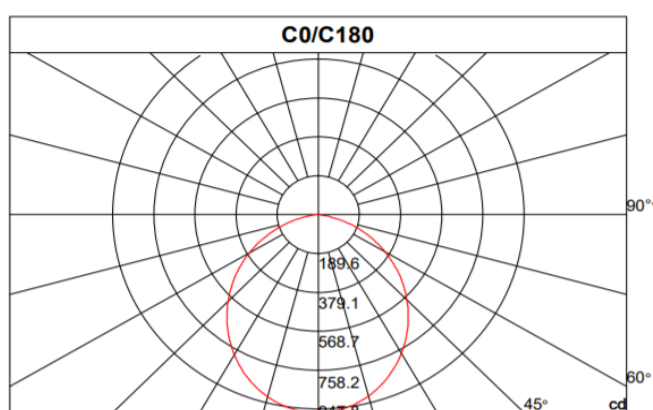

GR-T8150-22W*2 Double LED Fitting

Application

Description & Feature

These led tube fitting fixtures with T8 LED Tube lights, including both fitting and t8 led tube lights, double led t8 tube lights included, it is easy to remove the led tube light from fitting, easiest to do the replacements and maintenance. The original version for fitting is with double sides input cable. it is ok to do single input if needed. The sockets are G13 2pin or FA8 available.

The fitting is made of iron, and led tube is consist of aluminum body, and top quality led chips and driver. The lifetime will be last 50000Hrs

Light distribution

Specification

Order Model	GR-T8150-22W*2
Dimension(mm)	L1530*W76*H70mm
Base	G13 2pin
Power	44W±5%
LED Chips brand	Epistar/Osram SMD LED Chips
Lumens	4300-4500lm
Color temperature	3000K/4000K-4500K/6000K-6500K
Driver	Top quality isolated driver included
Input voltage	100-240VAC 50/60Hz
Power factor	>0.9
CRI	>80
SDCM	<5
Working life	>50000Hrs
Efficiency	>89%
Materials	Iron fitting+ aluminum T8 LED Tube*2pcs
Beam angle	120°
Dimmable	No
IP Grade	IP20 indoor use
Installation	Surface mounted
Working temperature	-25°C~+55°C
Storage temperature	-30°C~+60°C
Standard	CE LVD EMC RoHs
Warranty	2/3Years options