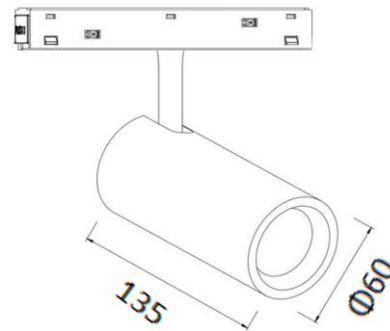

GR-ML-15WTL Magnetic Track Light

Dimension

Unit:mm

Description&Feature

This is 20mm width type magnetic track spot lights, only work with 22mm type magnetic track. It is with magnetic parts with small clips, fast to do installation and freely move it on the track. It is made of aluminum body and reflectors, black/white powder coated. Only work with DC48V voltage.

Its lifetime can be up to 50000Hrs.The other extra function such as 0-10V, DALI dimmable or Zigbee smart controller available.

Light Distribution

Specification

Order Model	GR-ML-15WTL
Dimension(mm)	Φ60mm*135mm
Power	15W±5%
Input voltage	DC48V
LED Chips brand	Bridgelux COB
Lumens	1400-1500lm
Color temperature	3000K/4000K-4500K/6000K-6500K
Driver	Have to work with a DC48V Power supply
Installation	Track
Rotation	360°rotation
CRI	>90
SDCM	<5
Working life	>50000Hrs
Efficiency	>87%
Materials	Die-cast aluminum,Black/White finished optional
Beam angle	24°/36°
IK Rate	IK07
IP Grade	IP22 indoor use only
Dimmable	No. but it is ok to 0-10V /DALI or Zigbee
Working temperature	-25°C~+50°C
Storage temperature	-30°C~+55°C
Standard	CE LVD EMC RoHs
Warranty	2/3Years