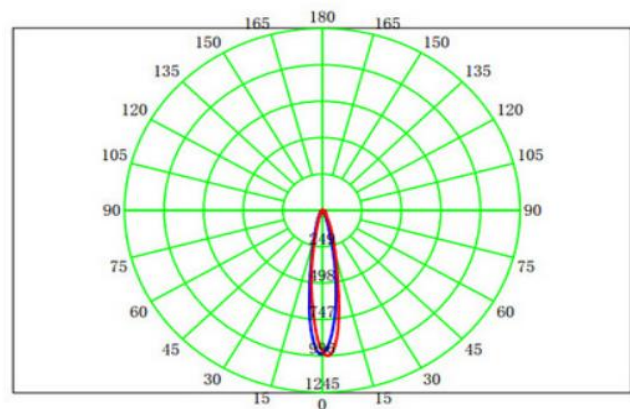

GR-ML-15WTL Magnetic Track Light

Dimension

Unit:mm

Description&Feature

This is 20mm width type magnetic track spot lights, only work with 22mm type magnetic track. It is with magnetic parts with small clips, fast to do installation and freely move it on the track. It is made of aluminum body and reflectors, black/white powder coated. Only work with DC48V voltage.

Its lifetime can be up to 50000Hrs.The other extra function such as 0-10V, DALI dimmable or Zigbee smart controller available.

Light Distribution

Specification

Order Model	GR-ML-15WTL
Dimension(mm)	Φ60mm*135mm
Power	15W±5%
Input voltage	DC48V
LED Chips brand	Bridgelux COB
Lumens	1400-1500lm
Color temperature	3000K/4000K-4500K/6000K-6500K
Driver	Have to work with a DC48V Power supply
Installation	Track
Rotation	360°rotation
CRI	>90
SDCM	<5
Working life	>50000Hrs
Efficiency	>87%
Materials	Die-cast aluminum,Black/White finished optional
Beam angle	24°/36°
IK Rate	IK07
IP Grade	IP22 indoor use only
Dimmable	No. but it is ok to 0-10V /DALI or Zigbee
Working temperature	-25°C~+50°C
Storage temperature	-30°C~+55°C
Standard	CE LVD EMC RoHs
Warranty	2/3Years