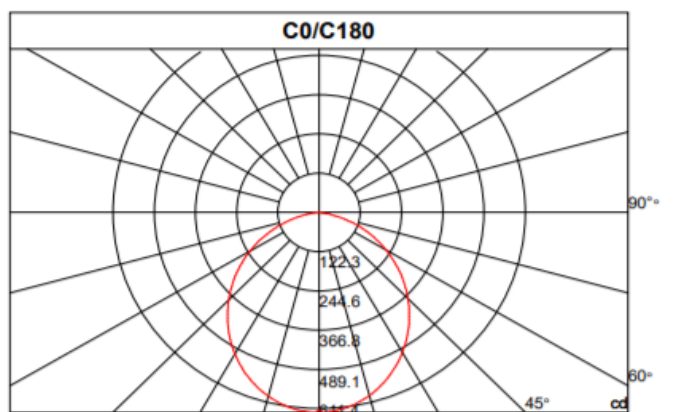

Application

Description & Feature

This is 20mm width type magnetic linear profile lights, only work with 22mm type magnetic track. It is with magnetic parts with small clips, fast to do installation and freely move it on the track. It is made of aluminum body and reflectors, black powder coated. Only work with DC48V voltage.

Its lifetime can be up to 50000Hrs.
The other extra function such as 0-10V, DALI dimmable or Zigbee smart controller available.

Light Distribution

Specification

Order Model	GR-ML-10WML
Dimension(mm)	L300*W22mm
Power	10W±5%
Input voltage	DC48V
LED Chips brand	Osram SMD LED Chips
Lumens	1000-1100lm
Color temperature	3000K/4000K-4500K/6000K-6500K
Driver	Have to work with a DC48V Power supply
Installation	Track
Track model	M20 width track
CRI	>90
SDCM	<5
Working life	>50000Hrs
Efficiency	>87%
Materials	Die-cast aluminum+PC Cover,Black/white finished options
Beam angle	120°
IK Rate	IK07
IP Grade	IP22 indoor use only
Dimmable	No. but it is ok to 0-10V /DALI or Zigbee
Working temperature	-25°C~+50°C
Storage temperature	-30°C~+55°C
Standard	CE LVD EMC RoHs
Warranty	2/3Years