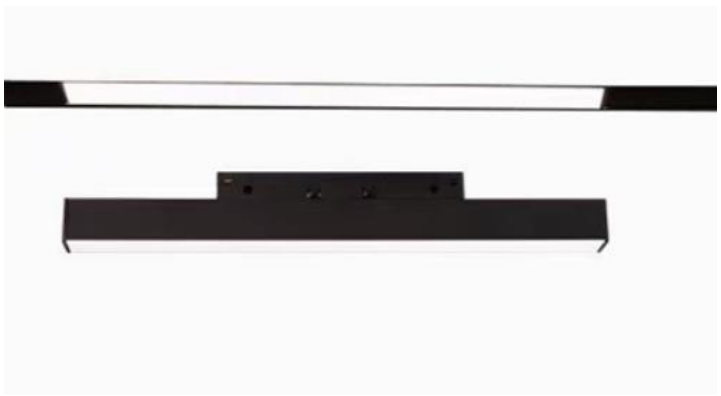

Application

Description & Feature

This is 20mm width type magnetic linear profile lights, only work with 22mm type magnetic track. It is with magnetic parts with small clips, fast to do installation and freely move it on the track. It is made of aluminum body and reflectors, black powder coated. Only work with DC48V voltage.

Its lifetime can be up to 50000Hrs.
The other extra function such as 0-10V, DALI dimmable or Zigbee smart controller available.

Light Distribution

Specification

Order Model	GR-ML-10WML
Dimension(mm)	L300*W22mm
Power	10W±5%
Input voltage	DC48V
LED Chips brand	Osram SMD LED Chips
Lumens	1000-1100lm
Color temperature	3000K/4000K-4500K/6000K-6500K
Driver	Have to work with a DC48V Power supply
Installation	Track
Track model	M20 width track
CRI	>90
SDCM	<5
Working life	>50000Hrs
Efficiency	>87%
Materials	Die-cast aluminum+PC Cover,Black/white finished options
Beam angle	120°
IK Rate	IK07
IP Grade	IP22 indoor use only
Dimmable	No. but it is ok to 0-10V /DALI or Zigbee
Working temperature	-25°C~+50°C
Storage temperature	-30°C~+55°C
Standard	CE LVD EMC RoHs
Warranty	2/3Years