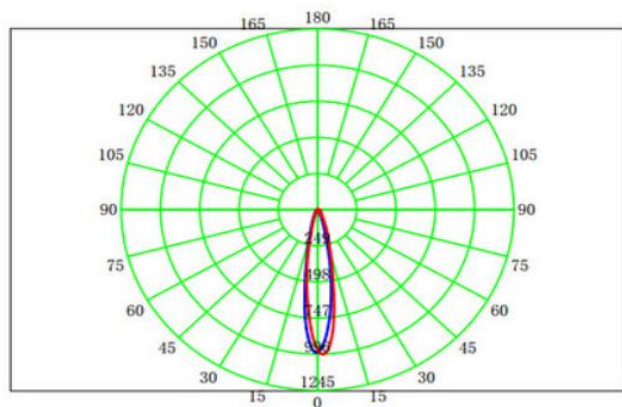

GR-DL-24WZ01 Surface Fold Downlight EuroLight™ GRNLED

Dimension

Unit:mm

Description&Feature

This cylinder downlight is surface installation type, and with fold design, it can be adjustable direction as wall washer spotlights, and also can be as cylinder surface downlights. Widely used for commercial places such as clothes shop, supermarkets, or residential place lik kitchen, dinning room etc.

Its lifetime can be up to be 50000Hrs.
The other extra function such as dimming/ Zigbee smart control also can be available.

Light Distribution Curve

Specification

Order Model	GR-DL-24WZ01
Dimension(mm)	$\phi 90 \times H182$ mm
Outcut	/
Power	24W \pm 5%
LED Chips brand	Osram/CREE/CITIZEN/Bridgelux COB Led chips
Lumens	2200-2400lm
Color temperature	3000K/4000K-4500K/6000K-6500K
Driver	Philips/Osram/DONE/Eagerise/Boke/LiFud etc Top brand
Input voltage	100-240VAC / 220-240VAC 50/60Hz
Power factor	>0.5 or >0.9 if needed
CRI	>92
SDCM	<5 (<3 available)
Working life	>50000Hrs
Efficiency	>87%
Materials	Die-cast aluminum,Black/White finished
Beam angle	24°
IP Grade	IP22 indoor use only
Installation	Surface
Dimmable	No. but it is ok to do Triac/0-10V/DALI Dimming if needed
Working temperature	-30°C~+55°C
Storage temperature	-35°C~+60°C
Standard	CE LVD EMC RoHs
Warranty	2/3/5Years