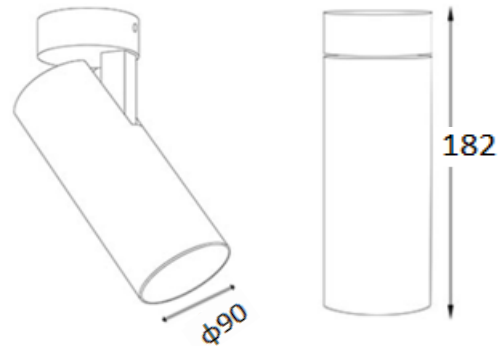

GR-DL-24WZ01 Surface Fold Downlight EuroLight™ GRNLED

Dimension

Unit:mm

Description&Feature

This cylinder downlight is surface installation type, and with fold design, it can be adjustable direction as wall washer spotlights, and also can be as cylinder surface downlights. Widely used for commercial places such as clothes shop, supermarkets, or residential place lik kitchen, dinning room etc.

Its lifetime can be up to be 50000Hrs.
The other extra function such as dimming/ Zigbee smart control also can be available.

Light Distribution Curve

Specification

Order Model	GR-DL-24WZ01
Dimension(mm)	$\phi 90 \times H182$ mm
Outcut	/
Power	24W \pm 5%
LED Chips brand	Osram/CREE/CITIZEN/Bridgelux COB Led chips
Lumens	2200-2400lm
Color temperature	3000K/4000K-4500K/6000K-6500K
Driver	Philips/Osram/DONE/Eagerise/Boke/LiFud etc Top brand
Input voltage	100-240VAC / 220-240VAC 50/60Hz
Power factor	>0.5 or >0.9 if needed
CRI	>92
SDCM	<5 (<3 available)
Working life	>50000Hrs
Efficiency	>87%
Materials	Die-cast aluminum,Black/White finished
Beam angle	24°
IP Grade	IP22 indoor use only
Installation	Surface
Dimmable	No. but it is ok to do Triac/0-10V/DALI Dimming if needed
Working temperature	-30°C~+55°C
Storage temperature	-35°C~+60°C
Standard	CE LVD EMC RoHs
Warranty	2/3/5Years