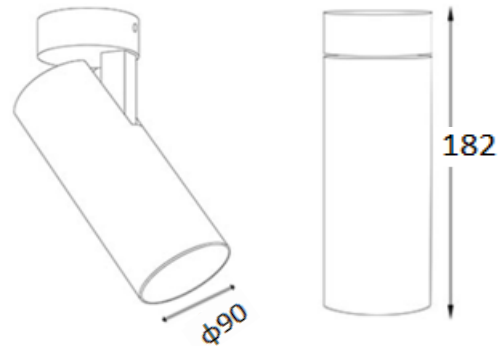

# GR-DL-20WZ01 Surface Fold Downlight EuroLight™ GRNLED

## Dimension

Unit:mm

## Specification

Order Model	GR-DL-20WZ01
Dimension(mm)	$\phi 90 \times H182$ mm
Outcut	/
Power	20W $\pm$ 5%
LED Chips brand	Osram/CREE/CITIZEN/Bridgelux COB Led chips
Lumens	1800-2000lm
Color temperature	3000K/4000K-4500K/6000K-6500K
Driver	Philips/Osram/DONE/Eagerise/Boke/LiFud etc Top brand
Input voltage	100-240VAC / 220-240VAC 50/60Hz
Power factor	>0.5 or >0.9 if needed
CRI	>92
SDCM	<5 ( <3 available)
Working life	>50000Hrs
Efficiency	>87%
Materials	Die-cast aluminum,Black/White finished
Beam angle	24°
IP Grade	IP22 indoor use only
Installation	Surface
Dimmable	No. but it is ok to do Triac/0-10V/DALI Dimming if needed
Working temperature	-30°C~+55°C
Storage temperature	-35°C~+60°C
Standard	CE LVD EMC RoHs
Warranty	2/3/5Years